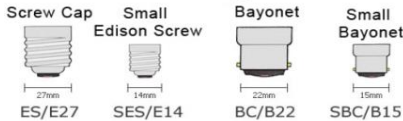

Energizer®

LED Filament Range

Uses upto 85% Less Energy vs Incandescent Lamps
Even Light Distribution & Flicker Free

LED

Bulb Fitting Guide

GLS

Code	Wattage	Cap	Lumen	Kelvin	Finish	Dimmable	Price
S12859	4.2w	BC	310	2200k	Vintage	X	POA
S12860	4.2w	ES	310	2200k	Vintage	X	POA
S12862	4.3w	BC	470	2700k	Clear	X	POA
S12849	4.3w	BC	470	2700k	Clear	✓	POA
S12863	4.3w	ES	470	2700k	Clear	X	POA
S12850	4.3w	ES	470	2700k	Clear	✓	POA
S12864	6.2w	BC	806	2700k	Clear	X	POA
S12851	7.2w	BC	806	2700k	Clear	✓	POA
S12865	6.2w	ES	806	2700k	Clear	X	POA
S12852	7.2w	ES	806	2700K	Clear	✓	POA
S12857	11w	BC	1060	2700K	Clear	X	POA
S12858	11w	ES	1060	2700K	Clear	X	POA