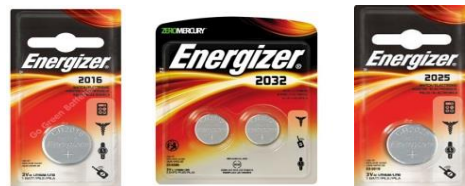

Energizer Industrial

Code	Reference	Type	Format	Inner	Price
S6602	ENEPROAA 10 PACK	AA	Box of 10	10	POA
S6603	ENEPROAAA 10 PACK	AAA	Box of 10	10	POA
S660	ENEPROC 12 PACK	C	Box of 12	10	POA
S661	ENEPROD 12 PACK	D	Box of 12	10	POA
S657	ENEPRO9V 12 PACK	9V	Box of 12	10	POA

Energizer Lithium

Code	Reference	Type	Format	Inner	Price
S3127	L91LITHIUMB4	AA	Pack of 4	12	POA
S3131	L92LITHIUMB4	AAA	Pack of 4	12	POA
S5742	LR22ENELITHIUMB1	9V	Pack of 1	12	POA

Energizer Rechargeable

Code	Reference	Type	Inner	Format	Price
S6385	ENR Precision AA 2400MAH	AA	12	Card of 4	POA
S6387	ENR Extreme AAA 800MAH	AAA	12	Card of 4	POA
S4782	ENR Rech power plus HR6 AA 2000MAH	AA	12	Card of 4	POA
S628	ENR Rech 4 power plus HR03 AAA 700MAH	AAA	12	Card of 4	POA
S633	ENR Rech power plus 2 HR14 C 2500MAH	C	12	Card of 2	POA
S639	ENR Rech power plus 2 HR20 D 2500MAH	D	12	Card of 2	POA
S624	ENR Rech power plus 1 HR22 9V 175MAH	9V	12	Card of 1	POA
S623	ENR Rech charger 1HR + 4 AA 2300MAH	4AA	4	Singles	POA
S696	ENR Rech universal charger	MULTI	4	Singles	POA
S5242	ENR Maxi charger UK +4 AA 2000MAH	4AA	4	Singles	POA
S5769	ENR Intelligent charger 4 x AA 2000MAH	4AA	4	Singles	POA